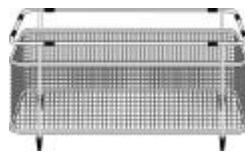

## Spec sheets/DXF

---

Top View

## Scope of supply

---

Stainless Steel Mesh  
Basket  
406461

3 1/2" (90 mm) stainless steel strainer, template

## Design tips

---

Width of base unit : 915 mm

Bowl depth: 10" (255 mm) / 7 3/4" (197 mm)

To protect from damage, this model should be shipped on a pallet.

Depending on cabinet construction, a different cabinet size may be required. Consult the cabinet manufacturer.